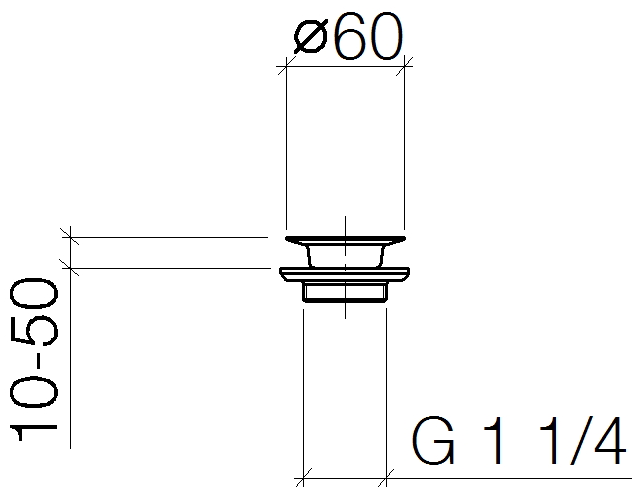

Sink - Series-various
European grid drain 1 1/4" - polished chrome
Article number: 10 100 970-00

polished chrome

Discontinued items available to order until 31.12.9999

Dimensional drawing

All dimensions in mm / inch = mm x 0,0394

Sink - Series-various

European grid drain 1 1/4" - polished chrome

Article number: 10 100 970-00

Sink - Series-various
European grid drain 1 1/4" - polished chrome
Article number: 10 100 970-00

Other surface finishes

Spare parts list

Number	Item Number	Designation	Number of units
1	09 30 30 115-00	screw	1
2	09 11 01 005-00	strainer	1
3	09 14 03 005 90	seal	1
4	09 11 01 007-07	pop-up waste	1