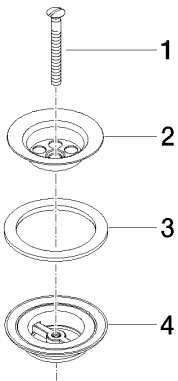

Sink - Series-various
European grid drain 1 1/4" - polished chrome
Article number: 10 100 970-00

polished chrome

Discontinued items available to order until 31.12.9999

Dimensional drawing

All dimensions in mm / inch = mm x 0,0394

Sink - Series-various

European grid drain 1 1/4" - polished chrome

Article number: 10 100 970-00

Sink - Series-various
European grid drain 1 1/4" - polished chrome
Article number: 10 100 970-00

Other surface finishes

Spare parts list

Number	Item Number	Designation	Number of units
1	09 30 30 115-00	screw	1
2	09 11 01 005-00	strainer	1
3	09 14 03 005 90	seal	1
4	09 11 01 007-07	pop-up waste	1